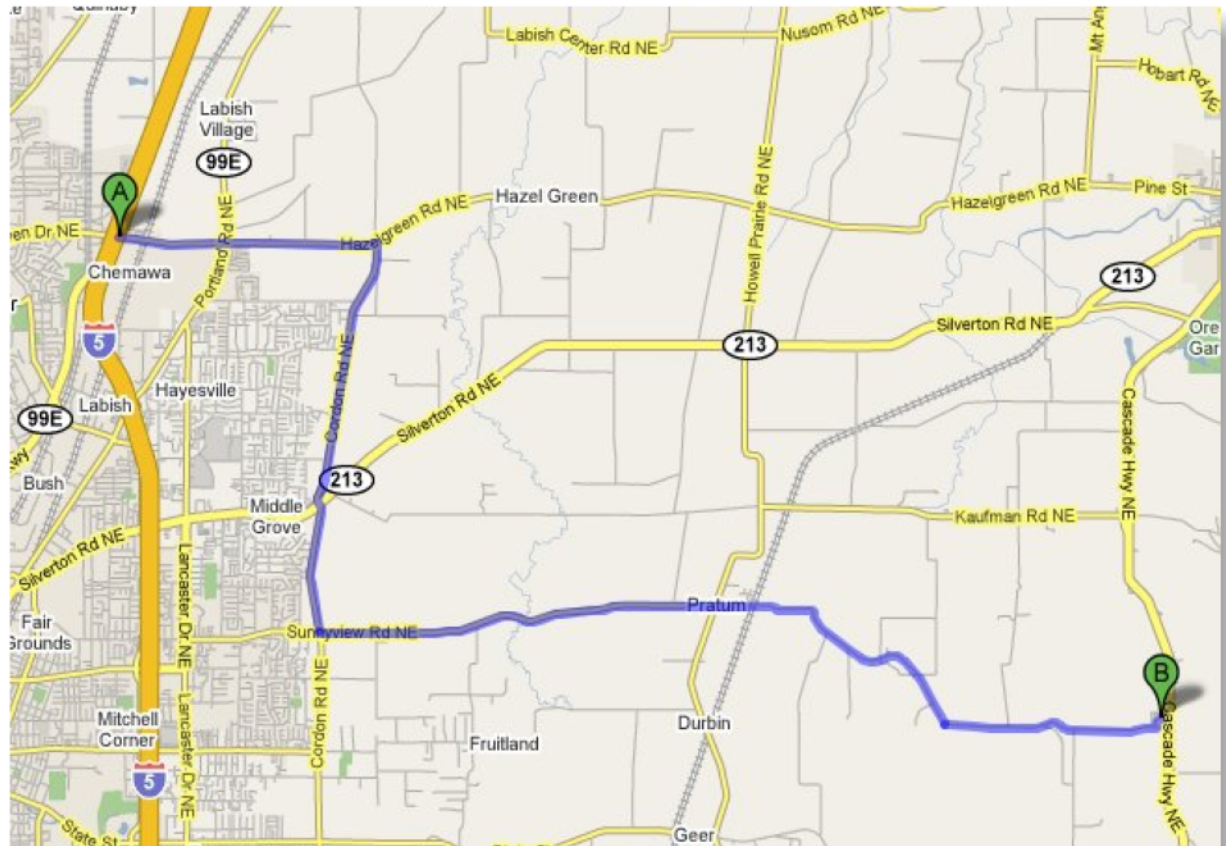

## All Seasons Sales & Marketing / Silver Falls Nursery

Phone 503-873-8411

12495 Sunnyview Road NE  
Salem, Oregon 97301

I-5 South, take exit 260B, turn left, heading east

I-5 North, take exit 260, turn right, heading east

Continue east, passing over Hwy 99

The next stop is Cordon Road

Turn right on Cordon Road, heading south

Stay on Cordon until you reach Sunnyview Road

Turn left onto Sunnyview Road, heading east

Continue on Sunnyview for approx. 7 miles

The nursery will be on your left

If you come to a 'T' in the road... you went 500 ft too far

from Google Maps